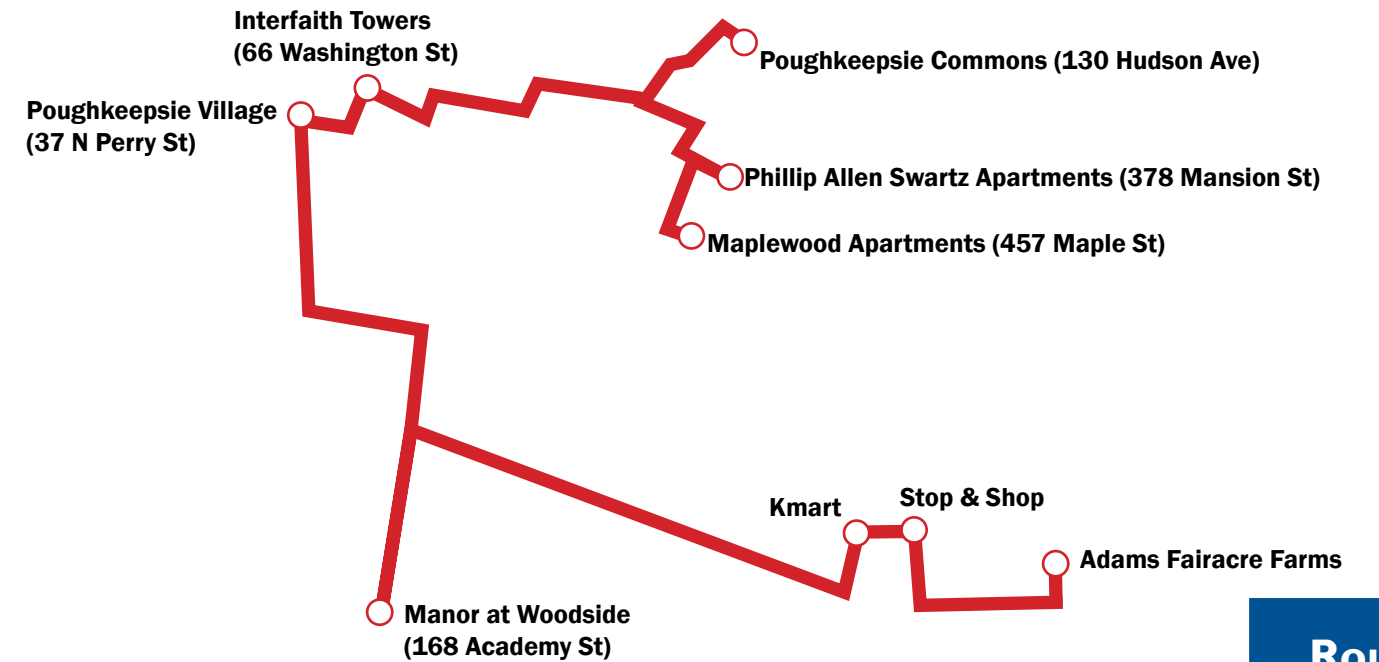

Monday Shopping Route

Monday Shopping Shuttle to Kmart, Stop & Shop, and Adams Fairacre Farms	
Depart	Monday Shopping Shuttle to Kmart, Stop & Shop, and Adams Fairacre Farms
8:30am	Maplewood Apartments (457 Maple St)
8:40am	Phillip Allen Swartz Apartments (378 Mansion St)
8:50am	Poughkeepsie Commons (130 Hudson Ave)
9:00am	Interfaith Towers (66 Washington St)
9:10am	Poughkeepsie Village (37 N Perry St)
9:20am	Manor at Woodside (168 Academy St)
Arrive	
9:40am	Kmart
9:45am	Stop & Shop
9:50am	Adams Fairacre Farms
Bus is available between 10:00am and 11:30am for reservations made on a first come/first served basis for locations other than the shopping centers or for transport from one destination to another during the shopping period. (For example, one may shop at Adams for 40 minutes and then at Stop & Shop for 30 minutes.)	
Depart	
11:30am	Adams Fairacre Farms
11:40am	Stop & Shop
11:45am	Kmart
Arrive/ Depart	
11:55am	Maplewood Apartments
12:00pm	Phillip Allen Swartz Apartments
12:05pm	Poughkeepsie Commons
12:10pm	Interfaith Towers
12:15pm	Poughkeepsie Village
12:20pm	Manor at Woodside
Depart	
1:45pm	Kmart
1:50pm	Stop & Shop
Arrive	
2:00pm	Maplewood Apartments
2:05pm	Phillip Allen Swartz Apartments
2:10pm	Poughkeepsie Commons
2:15pm	Interfaith Towers
2:20pm	Poughkeepsie Village
2:25pm	Manor at Woodside
Bus is available between 2:30pm and 4:15pm for reservations made on a first come/first served basis for locations other than the shopping centers.	

HUDSON RIVER

POUGHKEEPSIE

Route
CN
Monday

Dutchess County Public Transit
 County Transit Administrator (845) 473-8521
 14 Commerce Street
 Poughkeepsie, New York 12603
 Phone: (845) 473-8424
www.DutchessNY.gov/PublicTransit